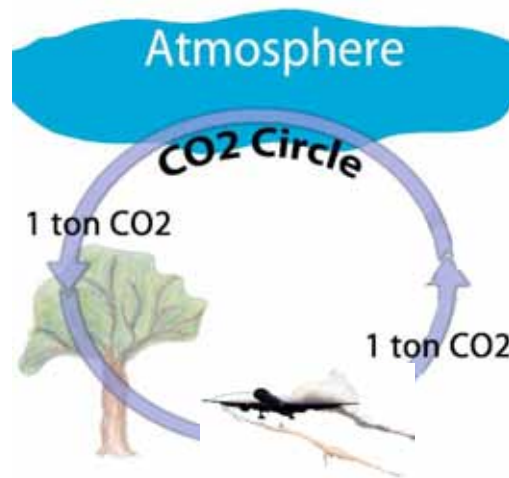

Climate Protection

Tree Planting is a very effective method to decrease the danger of climate changes.

Emissions can be balanced by tree planting because photosynthesis of growing trees absorbs CO₂ from the atmosphere.

You are welcome to follow this way.

According to the calculation of www.atmosfair.de, a return flight from Hamburg to Dar es Salaam produces **4.44 tons of greenhouse gases, mostly carbon dioxide or CO₂**.

To balance these flight emissions, 27 African Tall palm trees need to be planted because every palm tree compensates 160 Kg CO₂. (Karsten/Irslinger 2014).

1 TUFHAMIANA palm tree costs: 2 USD
or 1,90 € or 1,50 GBP.

Payment: 27 x 2 = 54 USD or 27 x 1,9 = 51,30 €
or 27 x 1,50 = 40,50 GBP.

Another example: Return flight Berlin – London is 530 kg CO₂.

530 : 160 = 3,3 palm trees or 6,6 (7) USD, or 6,27 (7 €) or 4,95 (5) GBP.

Calculate your flights with [atmosfair](http://atmosfair.de), collect the money for one year and send it directly to the TUFHAMIANE account – so the women's group can plant YOUR palm trees and teach YOUNG PEOPLE.

You are welcome to visit TUFHAMIANE in Kizimkazi, Zanzibar.

Every year in February/March the palm trees are checked and counted by the Deutsch-Tansanische Partnerschaft e.V. (www.dtpev.de).

If you have any question, please send an e-mail to: andreakarsten@gmx.de.